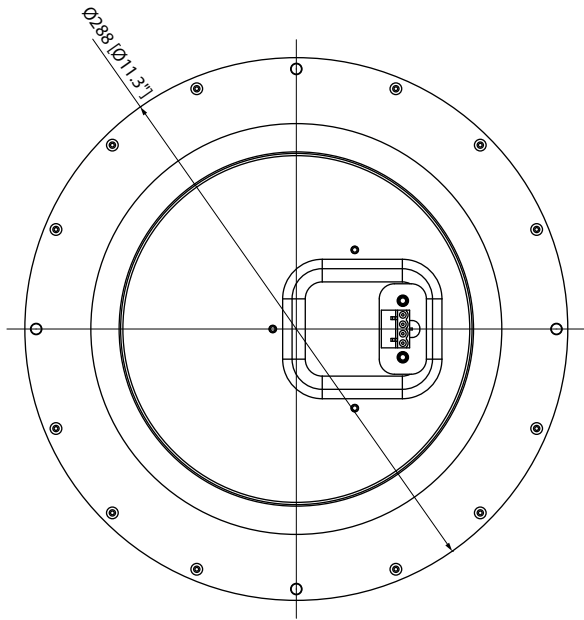

Loudspeaker Accessories

CMS 503 PI BACKCAN

Back Can for CMS 503 PI Series
Ceiling Loudspeakers (Pre-Install)

Dimensions