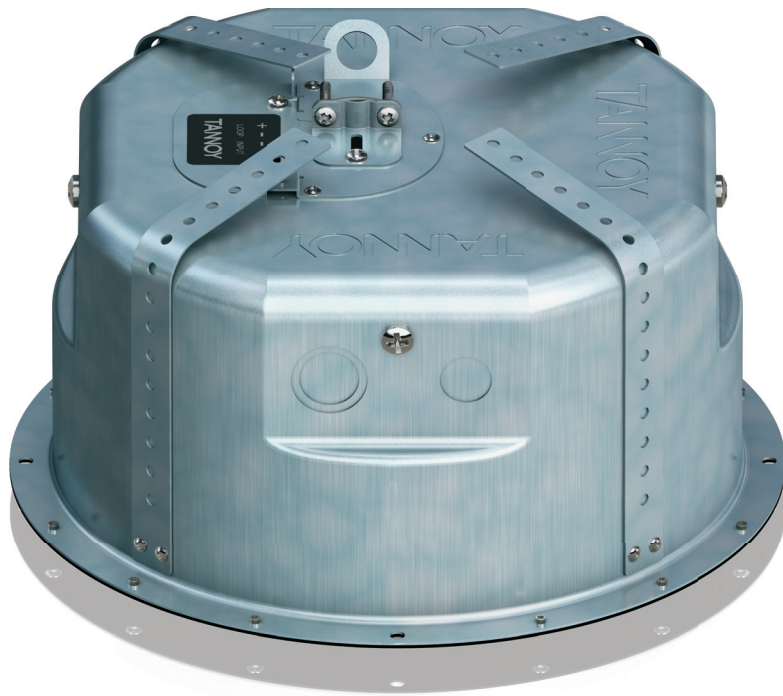

Loudspeaker Accessories

CMS 503 PI BACKCAN

Back Can for CMS 503 PI Series
Ceiling Loudspeakers (Pre-Install)