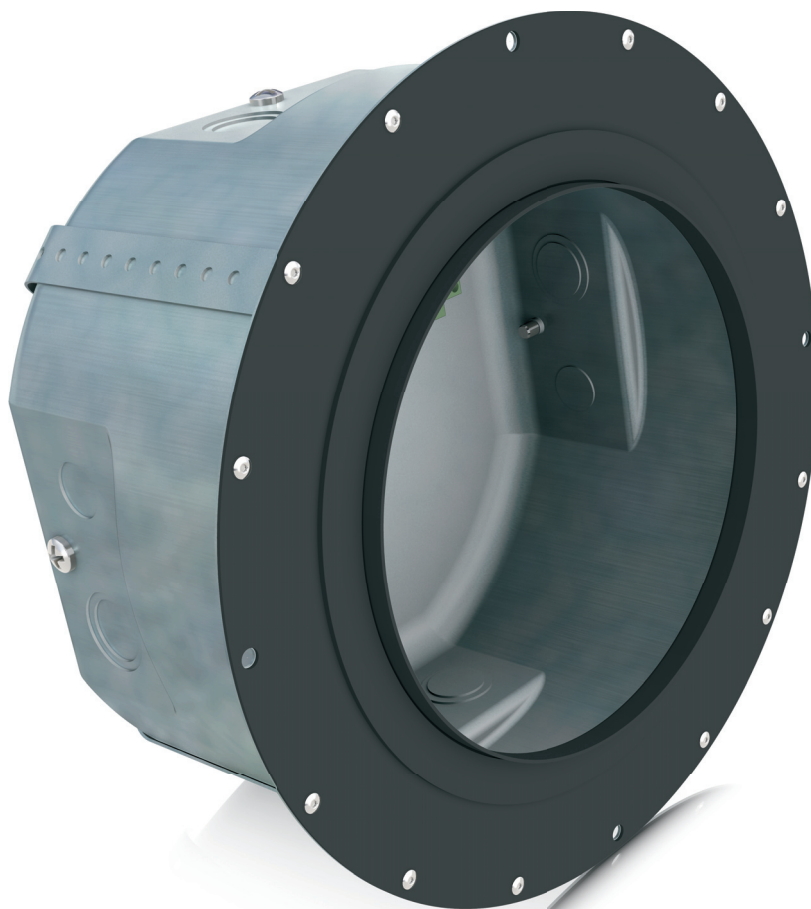

CMS 503 PI BACKCAN

Back Can for CMS 503 PI Series
Ceiling Loudspeakers (Pre-Install)

Year Warranty

For service, support or more information contact the TANNOY location nearest you:

Europe
MUSIC Group Services UK
Tel: +44 156 273 2290
Email: CARE@music-group.com

USA/Canada
MUSIC Group Services NV Inc.
Tel: +1 702 800 8290
Email: CARE@music-group.com

Japan
MUSIC Group Services JP K.K.
Tel: +81 3 6231 0454
Email: CARE@music-group.com

MUSIC Group accepts no liability for any loss which may be suffered by any person who relies either wholly or in part upon any description, photograph, or statement contained herein. Technical specifications, appearances and other information are subject to change without notice. All trademarks are the property of their respective owners. MIDAS, KLARK TEKNIK, LAB GRUPPEN, LAKE, TANNOY, TURBOSOUND, TC ELECTRONIC, TC HELICON, BEHRINGER, BUGERA and DDA are trademarks or registered trademarks of MUSIC Group IP Ltd.
© MUSIC Group IP Ltd. 2016 All rights reserved.

TANNOY